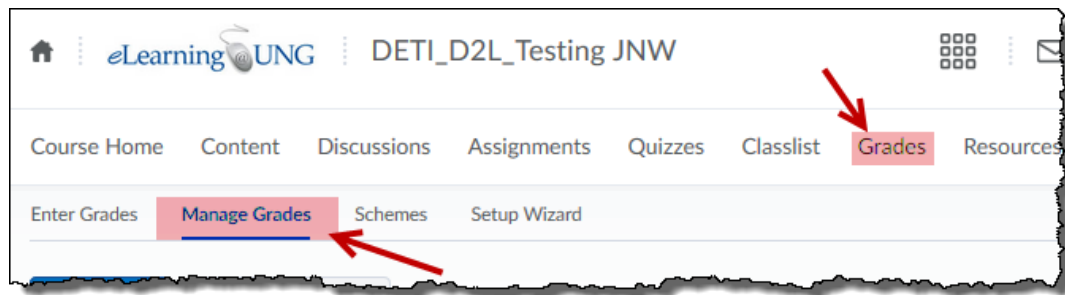

How to Drop the Lowest Grade for A Grade Category

This process depends on what grade system has been chosen. There are sections for both the “Weighted” and “Points” system below.

1. Click on **Grades**, then **Manage Grades**:

2. Click on the grade category such as “Quizzes”. Clicking directly on the word will allow you to **edit** the grade category.

For the “Weighted” system:

3. Under **Grading**, you will see an option under **Distribution** and “Distribute weight evenly across all items” for, “Number of lowest non-bonus items to drop for each user”

The screenshot shows the 'Edit Category: Quizzes' interface. It has two tabs: 'Properties' and 'Restrictions'. The 'Properties' tab is active. Under the 'General' section, there are input fields for 'Name' (containing 'Quizzes') and 'Short Name'. Below that is a 'Show Description' link. The 'Grading' section contains a 'Weight' input field (set to 20) and a checkbox for 'Allow category grade to exceed category weight'. The 'Distribution' section has three radio button options: 'Manually assign weight to items in the category', 'Distribute weights by points across all items in the category', and 'Distribute weight evenly across all items' (which is selected). Below these are two input fields for the number of items to drop: 'Number of highest non-bonus items to drop for each user' (set to 0) and 'Number of lowest non-bonus items to drop for each user' (set to 0). A red arrow points to the '0' in the second input field.