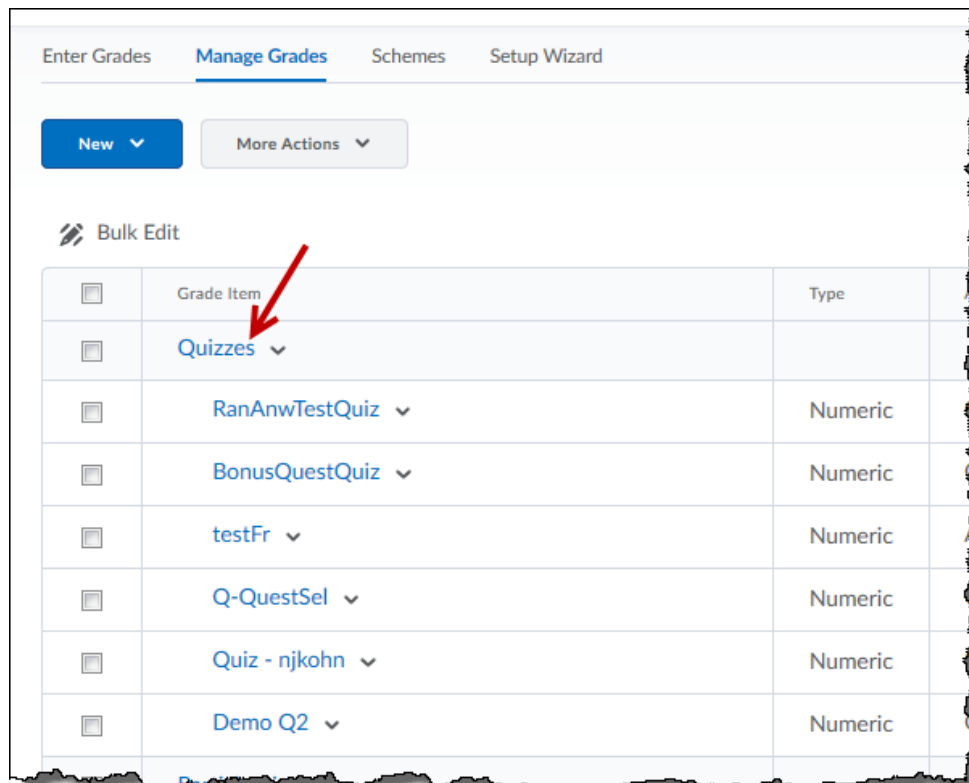

How to Drop the Lowest Grade for A Grade Category

This process depends on what grade system has been chosen. There are sections for both the “Weighted” and “Points” system below.

1. Click on **Grades**, then **Manage Grades**:

2. Click on the grade category such as “Quizzes”. Clicking directly on the word will allow you to **edit** the grade category.

For the “Weighted” system:

3. Under **Grading**, you will see an option under **Distribution** and “Distribute weight evenly across all items” for, “Number of lowest non-bonus items to drop for each user”

The screenshot shows the 'Edit Category: Quizzes' interface. It has two tabs: 'Properties' and 'Restrictions'. The 'Properties' tab is active. Under the 'General' section, there are input fields for 'Name' (containing 'Quizzes') and 'Short Name'. Below that is a 'Show Description' link. The 'Grading' section contains a 'Weight' input field (set to 20) and a checkbox for 'Allow category grade to exceed category weight'. The 'Distribution' section has three radio button options: 'Manually assign weight to items in the category', 'Distribute weights by points across all items in the category', and 'Distribute weight evenly across all items' (which is selected). Below these are two input fields for the number of items to drop: 'Number of highest non-bonus items to drop for each user' (set to 0) and 'Number of lowest non-bonus items to drop for each user' (set to 0). A red arrow points to the '0' in the second input field.